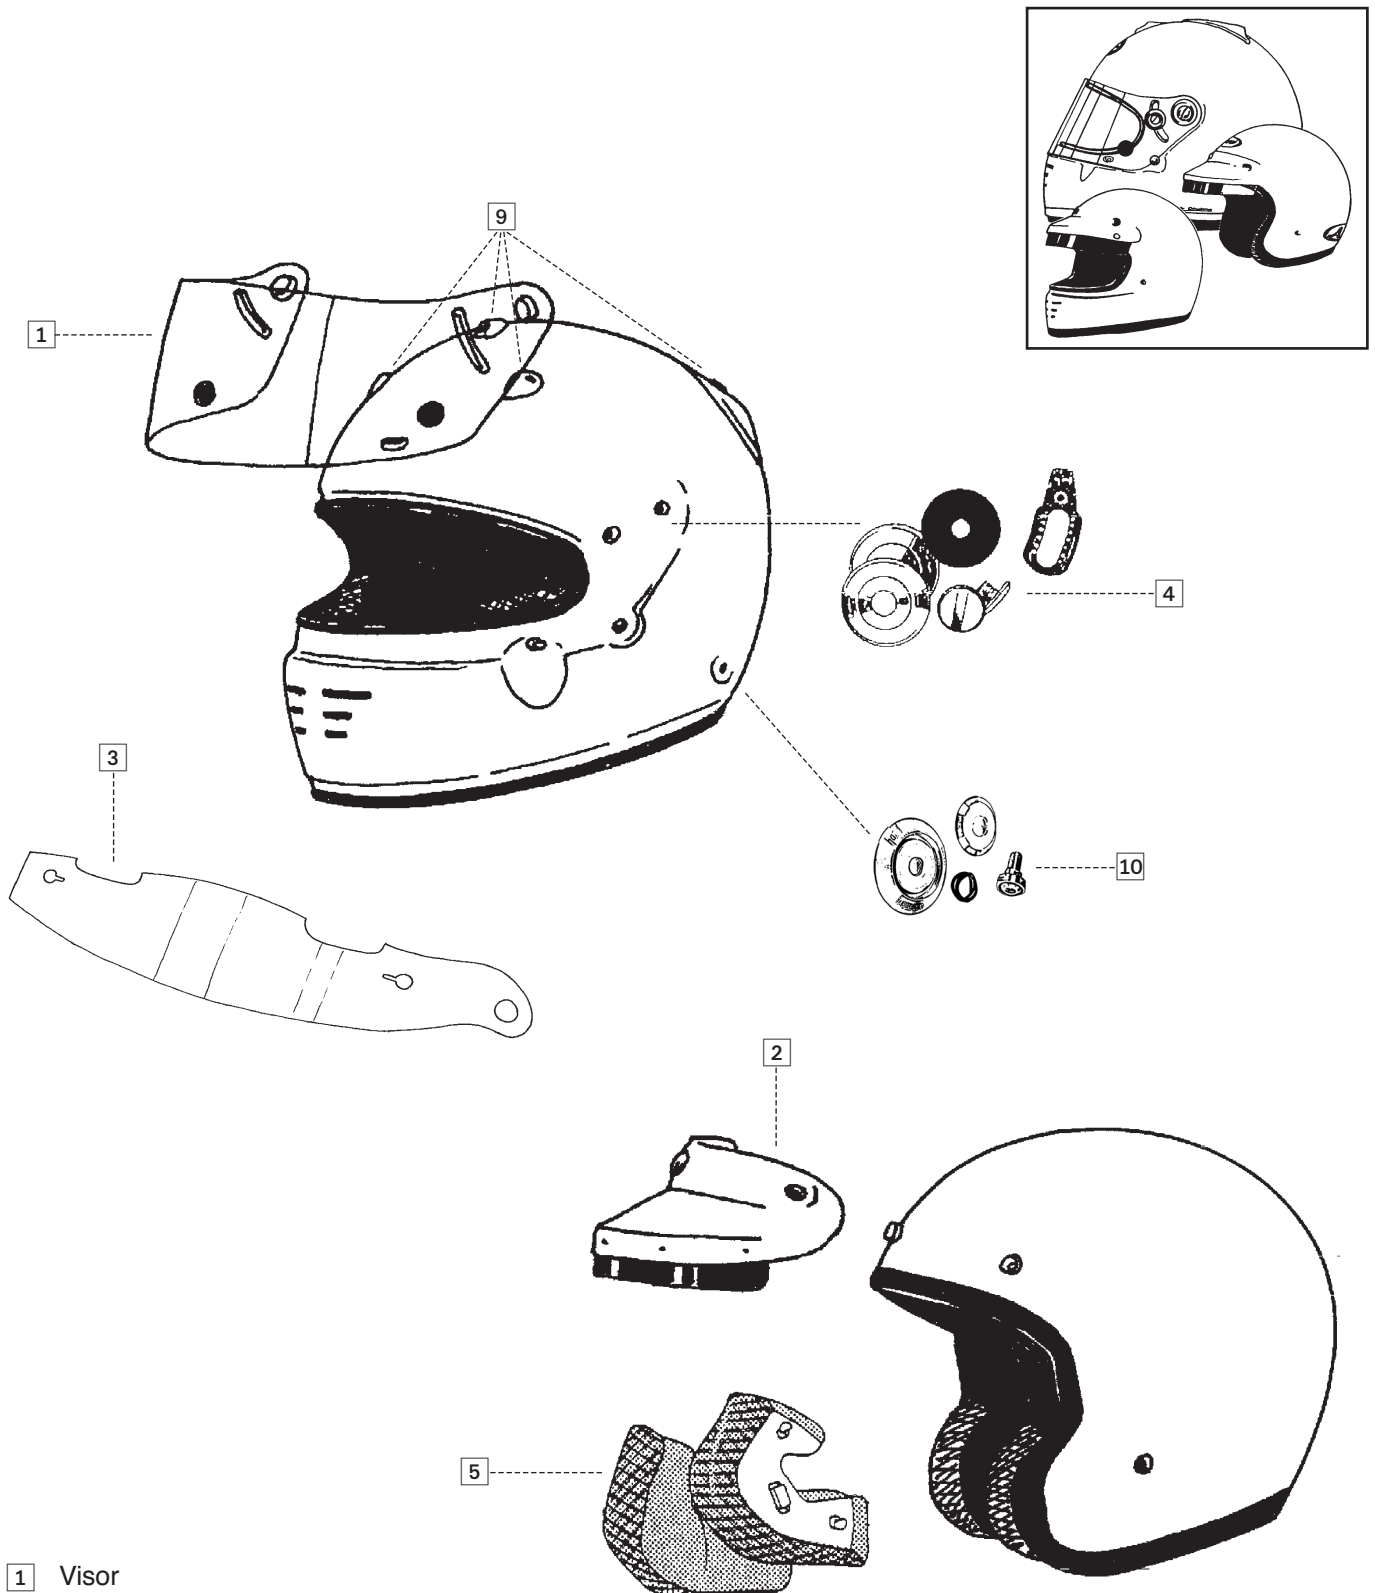

**ARAI
CAR HELMET
PART LIST**

2019

NOTE: Check availability of parts for older or discontinued models with your importer.

- 1 Visor
- 2 Sunvisor / peak Sundowner
- 3 Tear-off
- 4 Screwset
- 5 Earcup
- 9 Ventilation ducts / PED set
- 10 FHR studs

1	Shield (Visor) GP-7 Type		
	Clear		55011600
	Dark Smoke		55011601
	Light Smoke		55011602
1	Shield (Visor) Dual Pane GP-7 Type		
	Clear		55011620
	Light Smoke		55011621
1	Shield (Visor) A/F GP-7 Type		
	Clear A/F		55011610
	Dark Smoke A/F		55011611
	Light Smoke A/F		55011612
1	Shield (Visor) A/F (+pink) GP-7 Type		
	Clear A/F		55011615
	Dark Smoke A/F		55011616
	Light Smoke A/F		55011617
3	Tear off GP-7 Type		
	Clear (6 sheets)		55011630
4	Screw kit GP-7 Type		
	Metal		55112406
5	Cheekpad GP-7 Type	Standard in helmet size	
	12 mm		55051350
	15 mm	xxl	55051351
	20 mm	l - xl	55051352
	25 mm	s - m	55051353
	30 mm	xs	55051354
5	Chinpad GP-7 Type		
	Chinpad GP-7		55051359